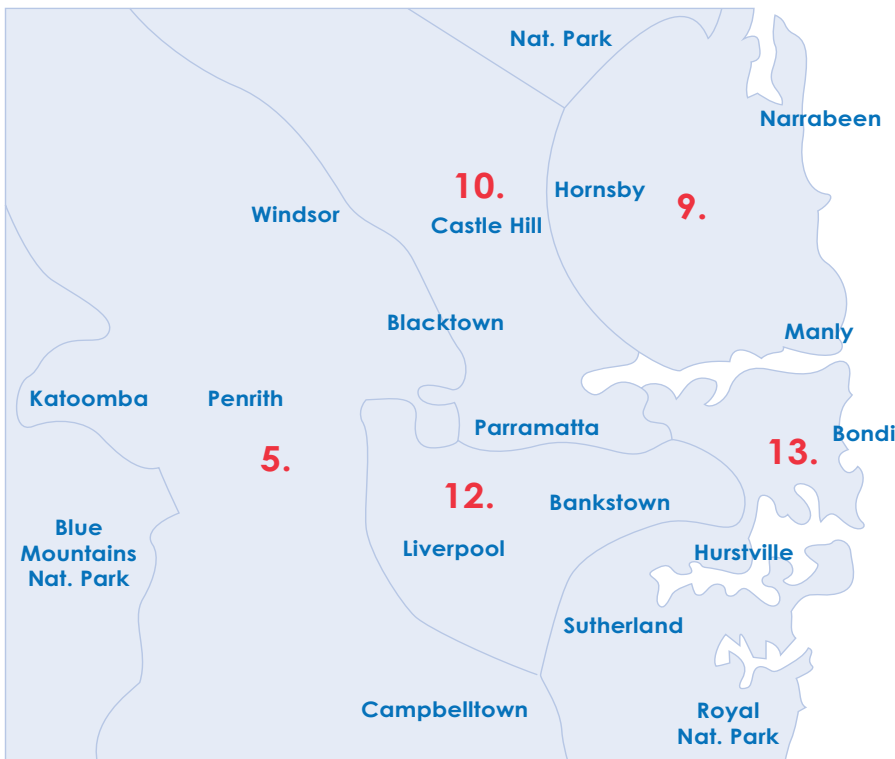

BOWLS
NEW SOUTH WALES

2017 Zone Map

- Zone 1:** Far North Coast
- Zone 2:** Newcastle
- Zone 3:** North Western NSW
- Zone 4:** Mid Western NSW
- Zone 5:** Greater Western Sydney
- Zone 6:** Hunter/Upper Hunter
- Zone 7:** South East NSW
- Zone 8:** South West NSW
- Zone 9:** Sydney Northern
- Zone 10:** Sydney North West
- Zone 11:** Manning – Great Lakes
- Zone 12:** Sydney South West
- Zone 13:** Sydney South & Central
- Zone 14:** Mid & Lower North Coast
- Zone 15:** Central Coast
- Zone 16:** Illawarra